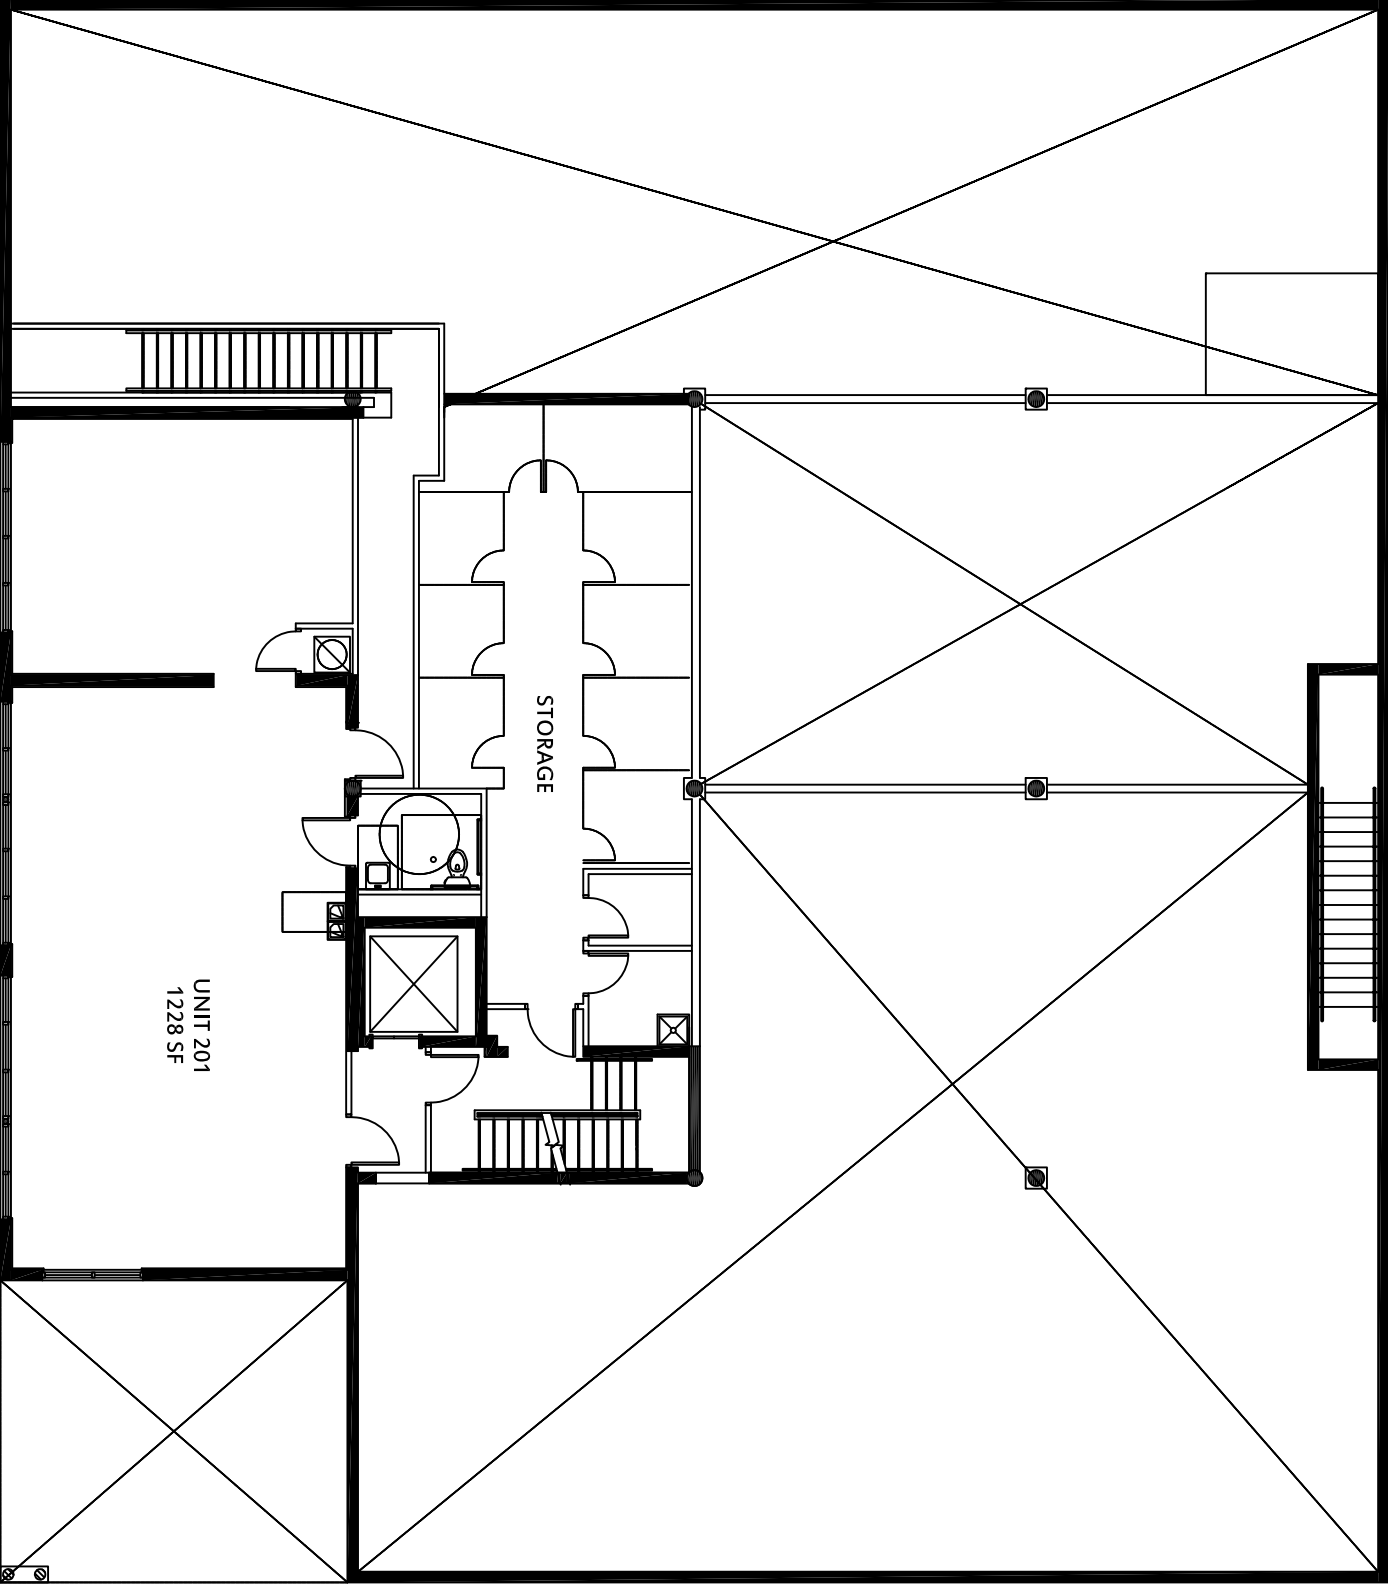

WYNWOOD HOUSE SECOND FLOOR  
331 NW 26 ST

UNIT 201  
1228 SF

STORAGE